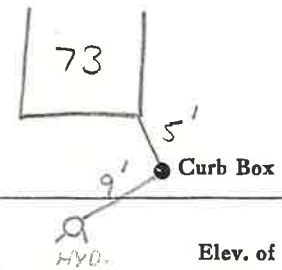

Gate at ●

● Gate at

● Curb Box

NOTE - THIS HOUSE IS IN
BACK OF #73

LSM-5C-6-1-67

STAPLE

St. No. 73
Ave. No.

Name of Owner

TAX ID # 309.11-14-2

Labor and Mat'l. Report

19 99

Main Elev. of Main at tap

Gate at ●

● Gate at

● Curb Box

NOTE - THIS HOUSE IS
ABOUT 150' FROM STAPLE ST
AND IN BACK OF #75