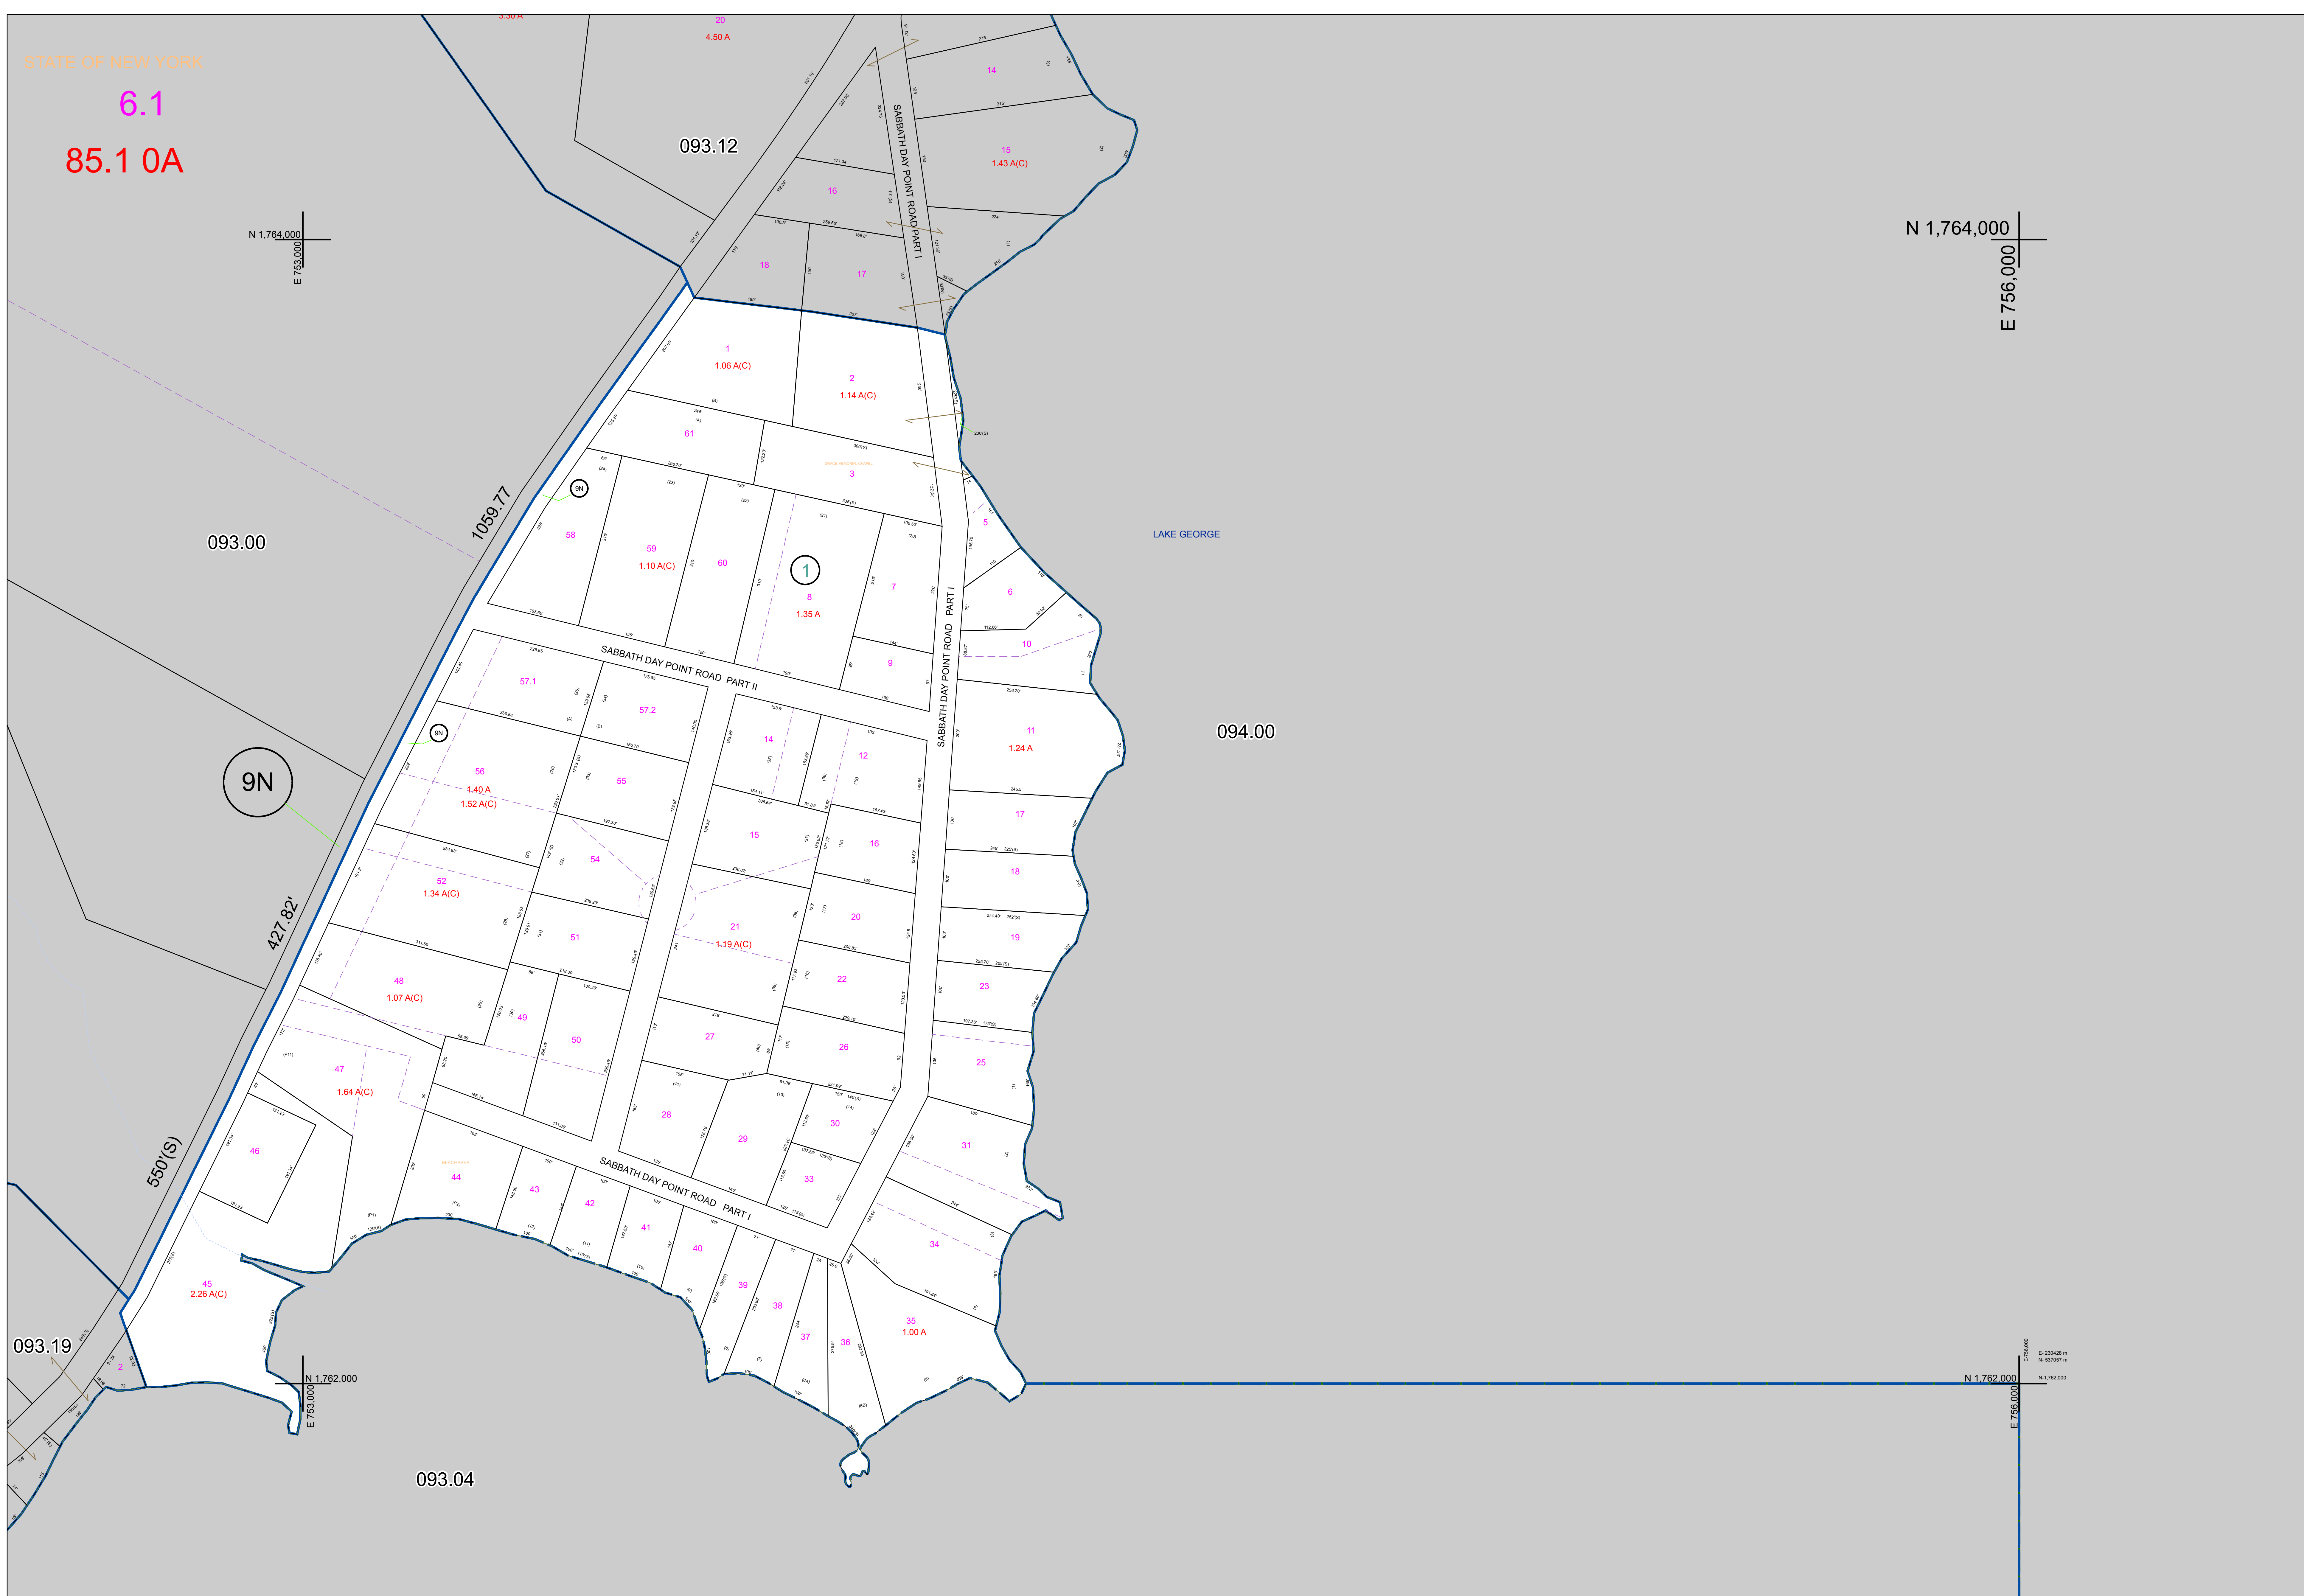

N 1,764,000
E 753,000

N 1,764,000
E 756,000

9N

N 1,762,000
E 753,000

N 1,762,000
E 756,000

093.19

093.04

094.00

PREPARED BY:
WARREN COUNTY REAL PROPERTY SERVICES
LAKE GEORGE, NEW YORK

REVISION TABLE			
DATE	MADE BY	CHANGES OR ADDITIONS	

SPECIAL DISTRICTS	

LEGEND	
GREAT LOT NUMBER	76 (C)
CALCULATED ACREAGE	175 A
DEED ACREAGE	226 (S)
DEED DIMENSION	173.2

SHEET INDEX		
093.00	093.12	094.00
093.04	093.16	094.00
093.19	093.24	094.00

TAX MAP
TOWN OF HAGUE
WARREN COUNTY, NEW YORK

093.16
scale: 1 inch = 100 feet
DATE PRINTED: Apr 11, 2011