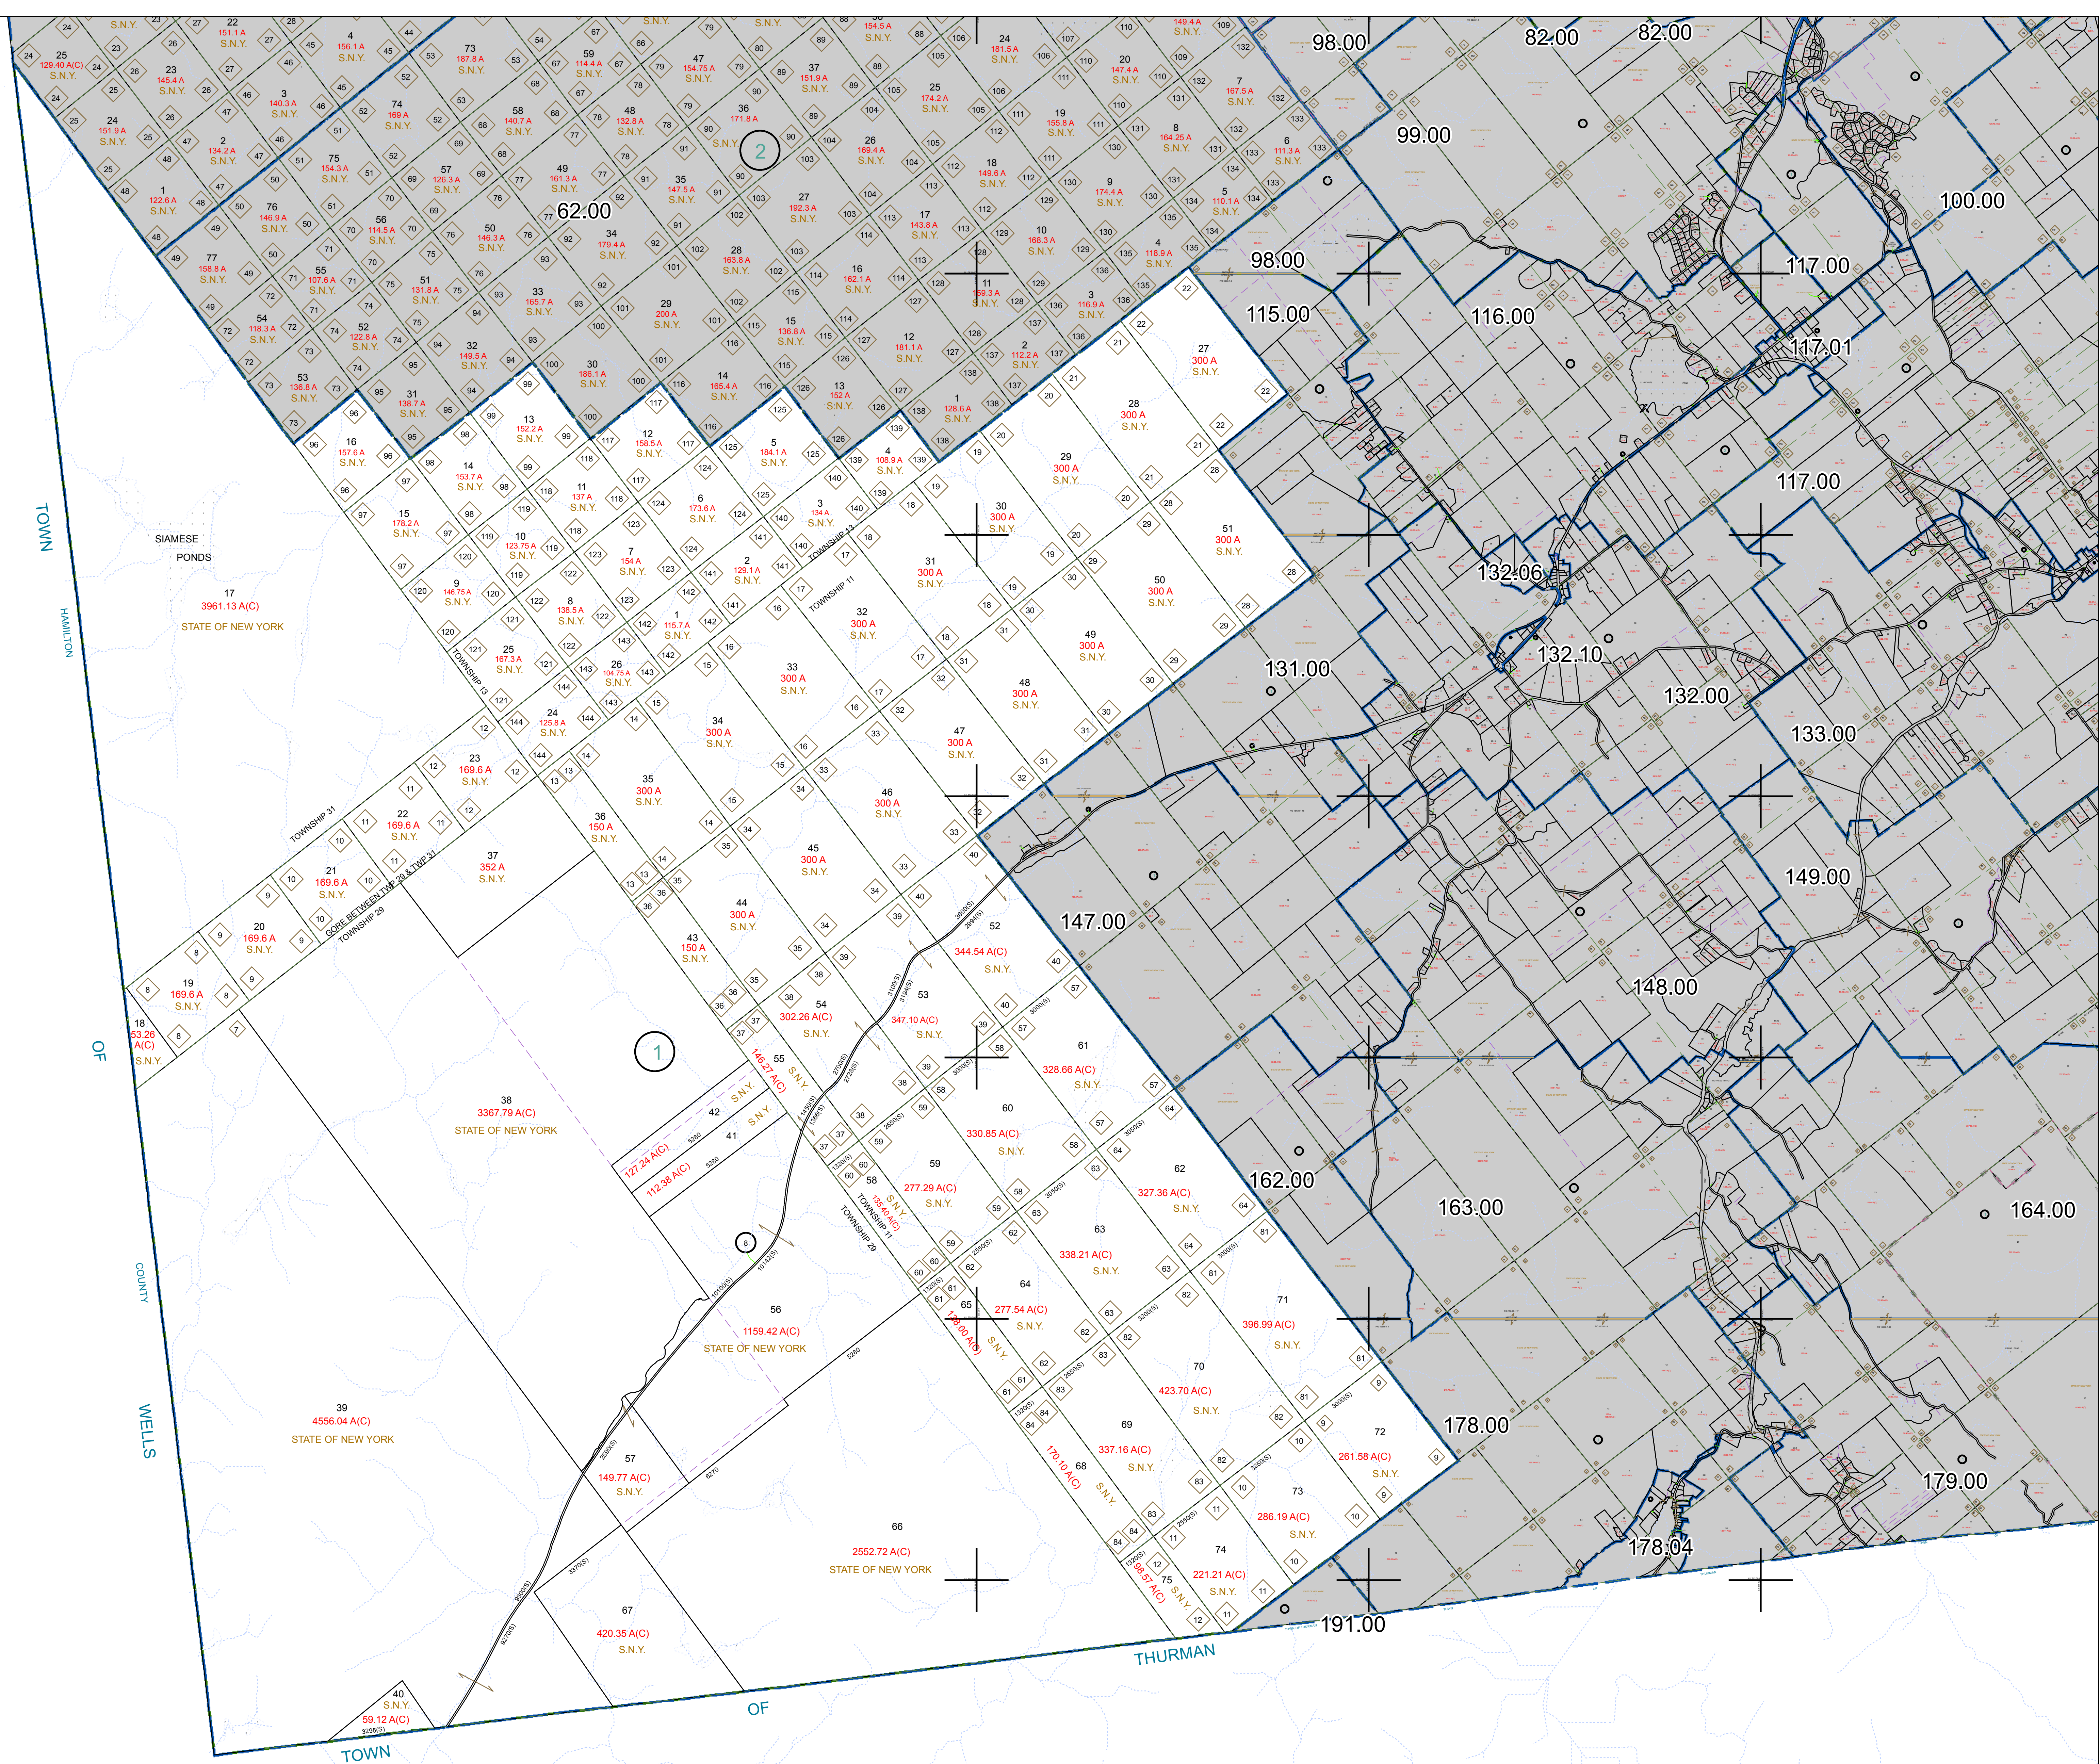

N 1,752,000  
E 564,000

N 1,712,000  
E 564,000

PREPARED BY:  
**WARREN COUNTY REAL PROPERTY SERVICES**  
LAKE GEORGE, NEW YORK

REVISION TABLE			
DATE	MADE BY	CHANGES OR ADDITIONS	

SPECIAL DISTRICTS	
PROPERTY LINE	---
ORIGINAL LOT LINE	---
RAILROAD	---
STREAM OR DITCH	---
ROAD OR RAILWAY BNDY	---
COUNTY LINE	---

LEGEND	
TOWN LINE	---
VILLAGE LINE	---
BLOCK LIMIT	---
GREAT LOT LINE	---
SCHOOL DISTRICT LINE	---
FIRE DISTRICT LINE	---
DIMOTES COMMON OWNER	---
TAX MAP BLOCK NUMBER	---
TAX MAP PARCEL NUMBER	---
FILED PLAN LOT NUMBER	---

LEGEND	
GREAT LOT NUMBER	---
CALCULATED ACREAGE	---
DEED ACREAGE	---
SCALED DIMENSION	---
DEED DIMENSION	---

SHEET INDEX	
62-00	---

**TAX MAP**  
**TOWN OF JOHNSBURG**  
WARREN COUNTY, NEW YORK  
SCALE: 1 inch = 2,000 feet  
DATE PRINTED: Apr 11, 2011