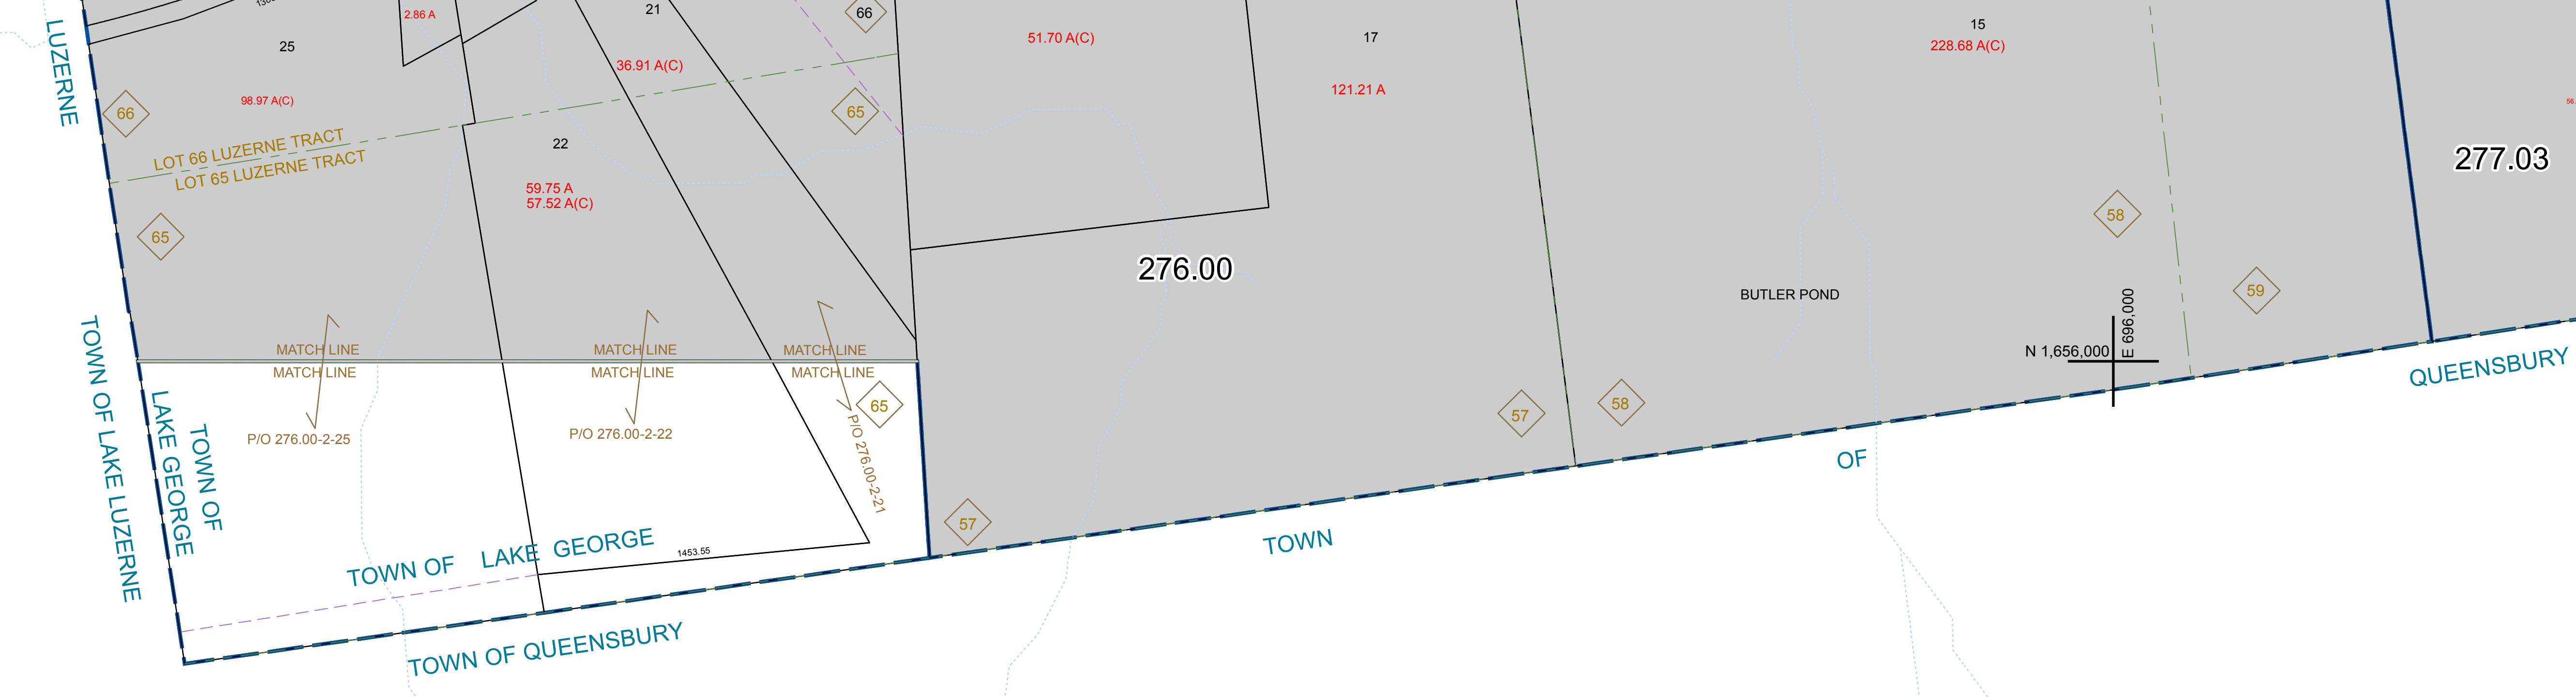

N 1,656,000
E 684,000

N 1,648,000
E 684,000

N 1,648,000
E 686,000

PREPARED BY:
WARREN COUNTY REAL PROPERTY SERVICES
 LAKE GEORGE, NEW YORK

REVISION TABLE		
DATE	MADE BY	CHANGES OR ADDITIONS

SPECIAL DISTRICTS	

PROPERTY LINE		TOWN LINE		FIRE DISTRICT LINE	
ORIGINAL LOT LINE	--- ---	VILLAGE LINE	--- ---	--- ---	--- ---
RAILROAD	--- ---	BLOCK LIMIT	--- ---	--- ---	--- ---
STREAM OR DITCH	--- ---	GREAT LOT LINE	--- ---	--- ---	--- ---
ROAD OR RAILWAY BNDY	--- ---	SCHOOL DISTRICT LINE	--- ---	--- ---	--- ---
COUNTY LINE	--- ---				

LEGEND	
GREAT LOT NUMBER	7
CALCULATED ACREAGE	76.00-1-11
DEED ACREAGE	(14)
DEED DIMENSION	

NORTH
 COORDINATES BASED ON
 NEW YORK STATE PLANE COORDINATE SYSTEM
 EASTERN ZONE NAD 83

SHEET INDEX	
276.00	

TAX MAP
TOWN OF LAKE GEORGE
 WARREN COUNTY, NEW YORK

287.00
 SCALE: 1 inch = 400 feet
 DATE PRINTED: Apr 11, 2011

THIS DOCUMENT PREPARED FOR TAX PURPOSES ONLY