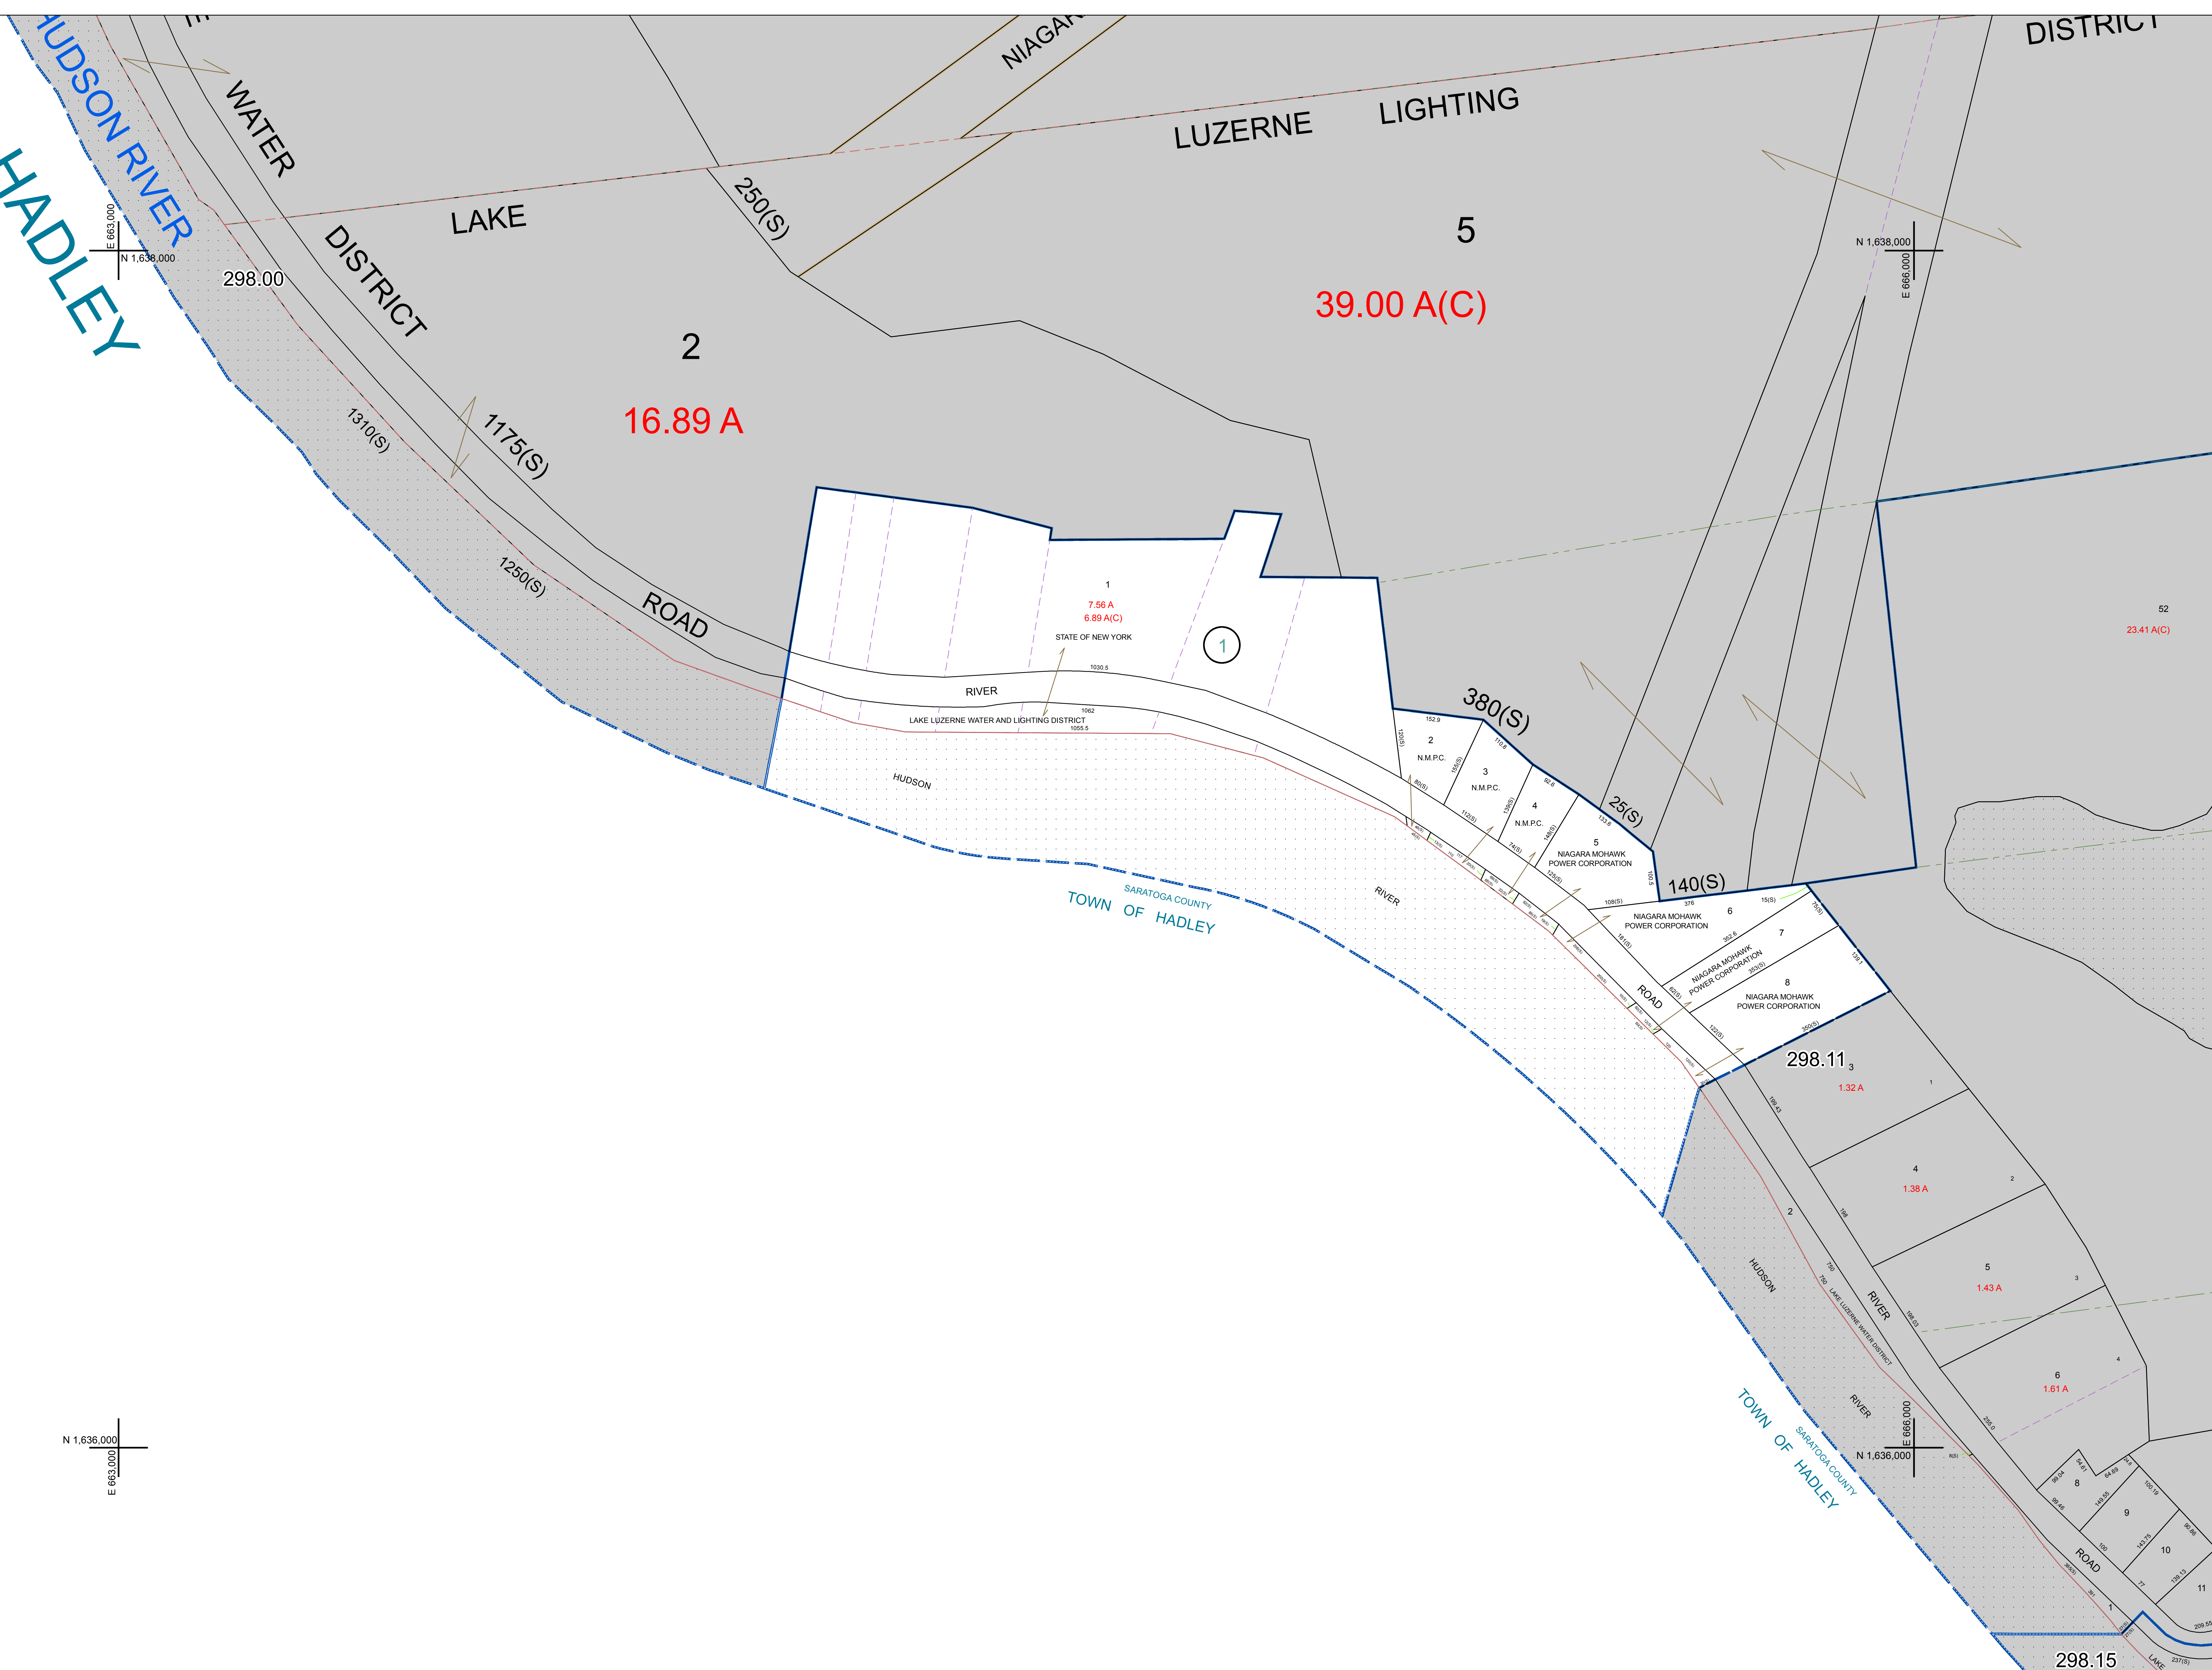

OF HADLEY

WARREN COUNTY REAL PROPERTY SERVICES
 LAKE GEORGE, NEW YORK

REVISION TABLE		
DATE	MADE BY	CHANGES OR ADDITIONS

SPECIAL DISTRICTS	

LEGEND	
PROPERTY LINE	---
ORIGINAL LOT LINE	---
RAILROAD	---
STREAM OR DITCH	---
ROAD OR RAILWAY BNDY	---
COUNTY LINE	---
TOWN LINE	---
VILAGE LINE	---
BLOCK LIMIT	---
GREAT LOT LINE	---
SCHOOL DISTRICT LINE	---
FIRE DISTRICT LINE	---
DENOTES COMMON OWNER	---
TAX MAP BLOCK NUMBER	---
TAX MAP PARCEL NUMBER	---
FILED PLAN LOT NUMBER	---
GREAT LOT NUMBER	---
CALCULATED ACREAGE	---
DEED ACREAGE	---
SCALED DIMENSION	---
DEED DIMENSION	---

NORTH
 COORDINATES BASED ON
 NEW YORK STATE PLANE COORDINATE SYSTEM
 EASTERN ZONE NAD 83

SHEET INDEX			
298.00	298.01	298.02	298.03
298.04	298.05	298.06	298.07
298.08	298.09	298.10	298.11
298.12	298.13	298.14	298.15

TAX MAP
TOWN OF LAKE LUZERNE
 WARREN COUNTY, NEW YORK
 SCALE: 1 inch = 100 feet
 DATE PRINTED: Apr 11, 2011

298.10

THIS DOCUMENT PREPARED FOR TAX PURPOSES ONLY