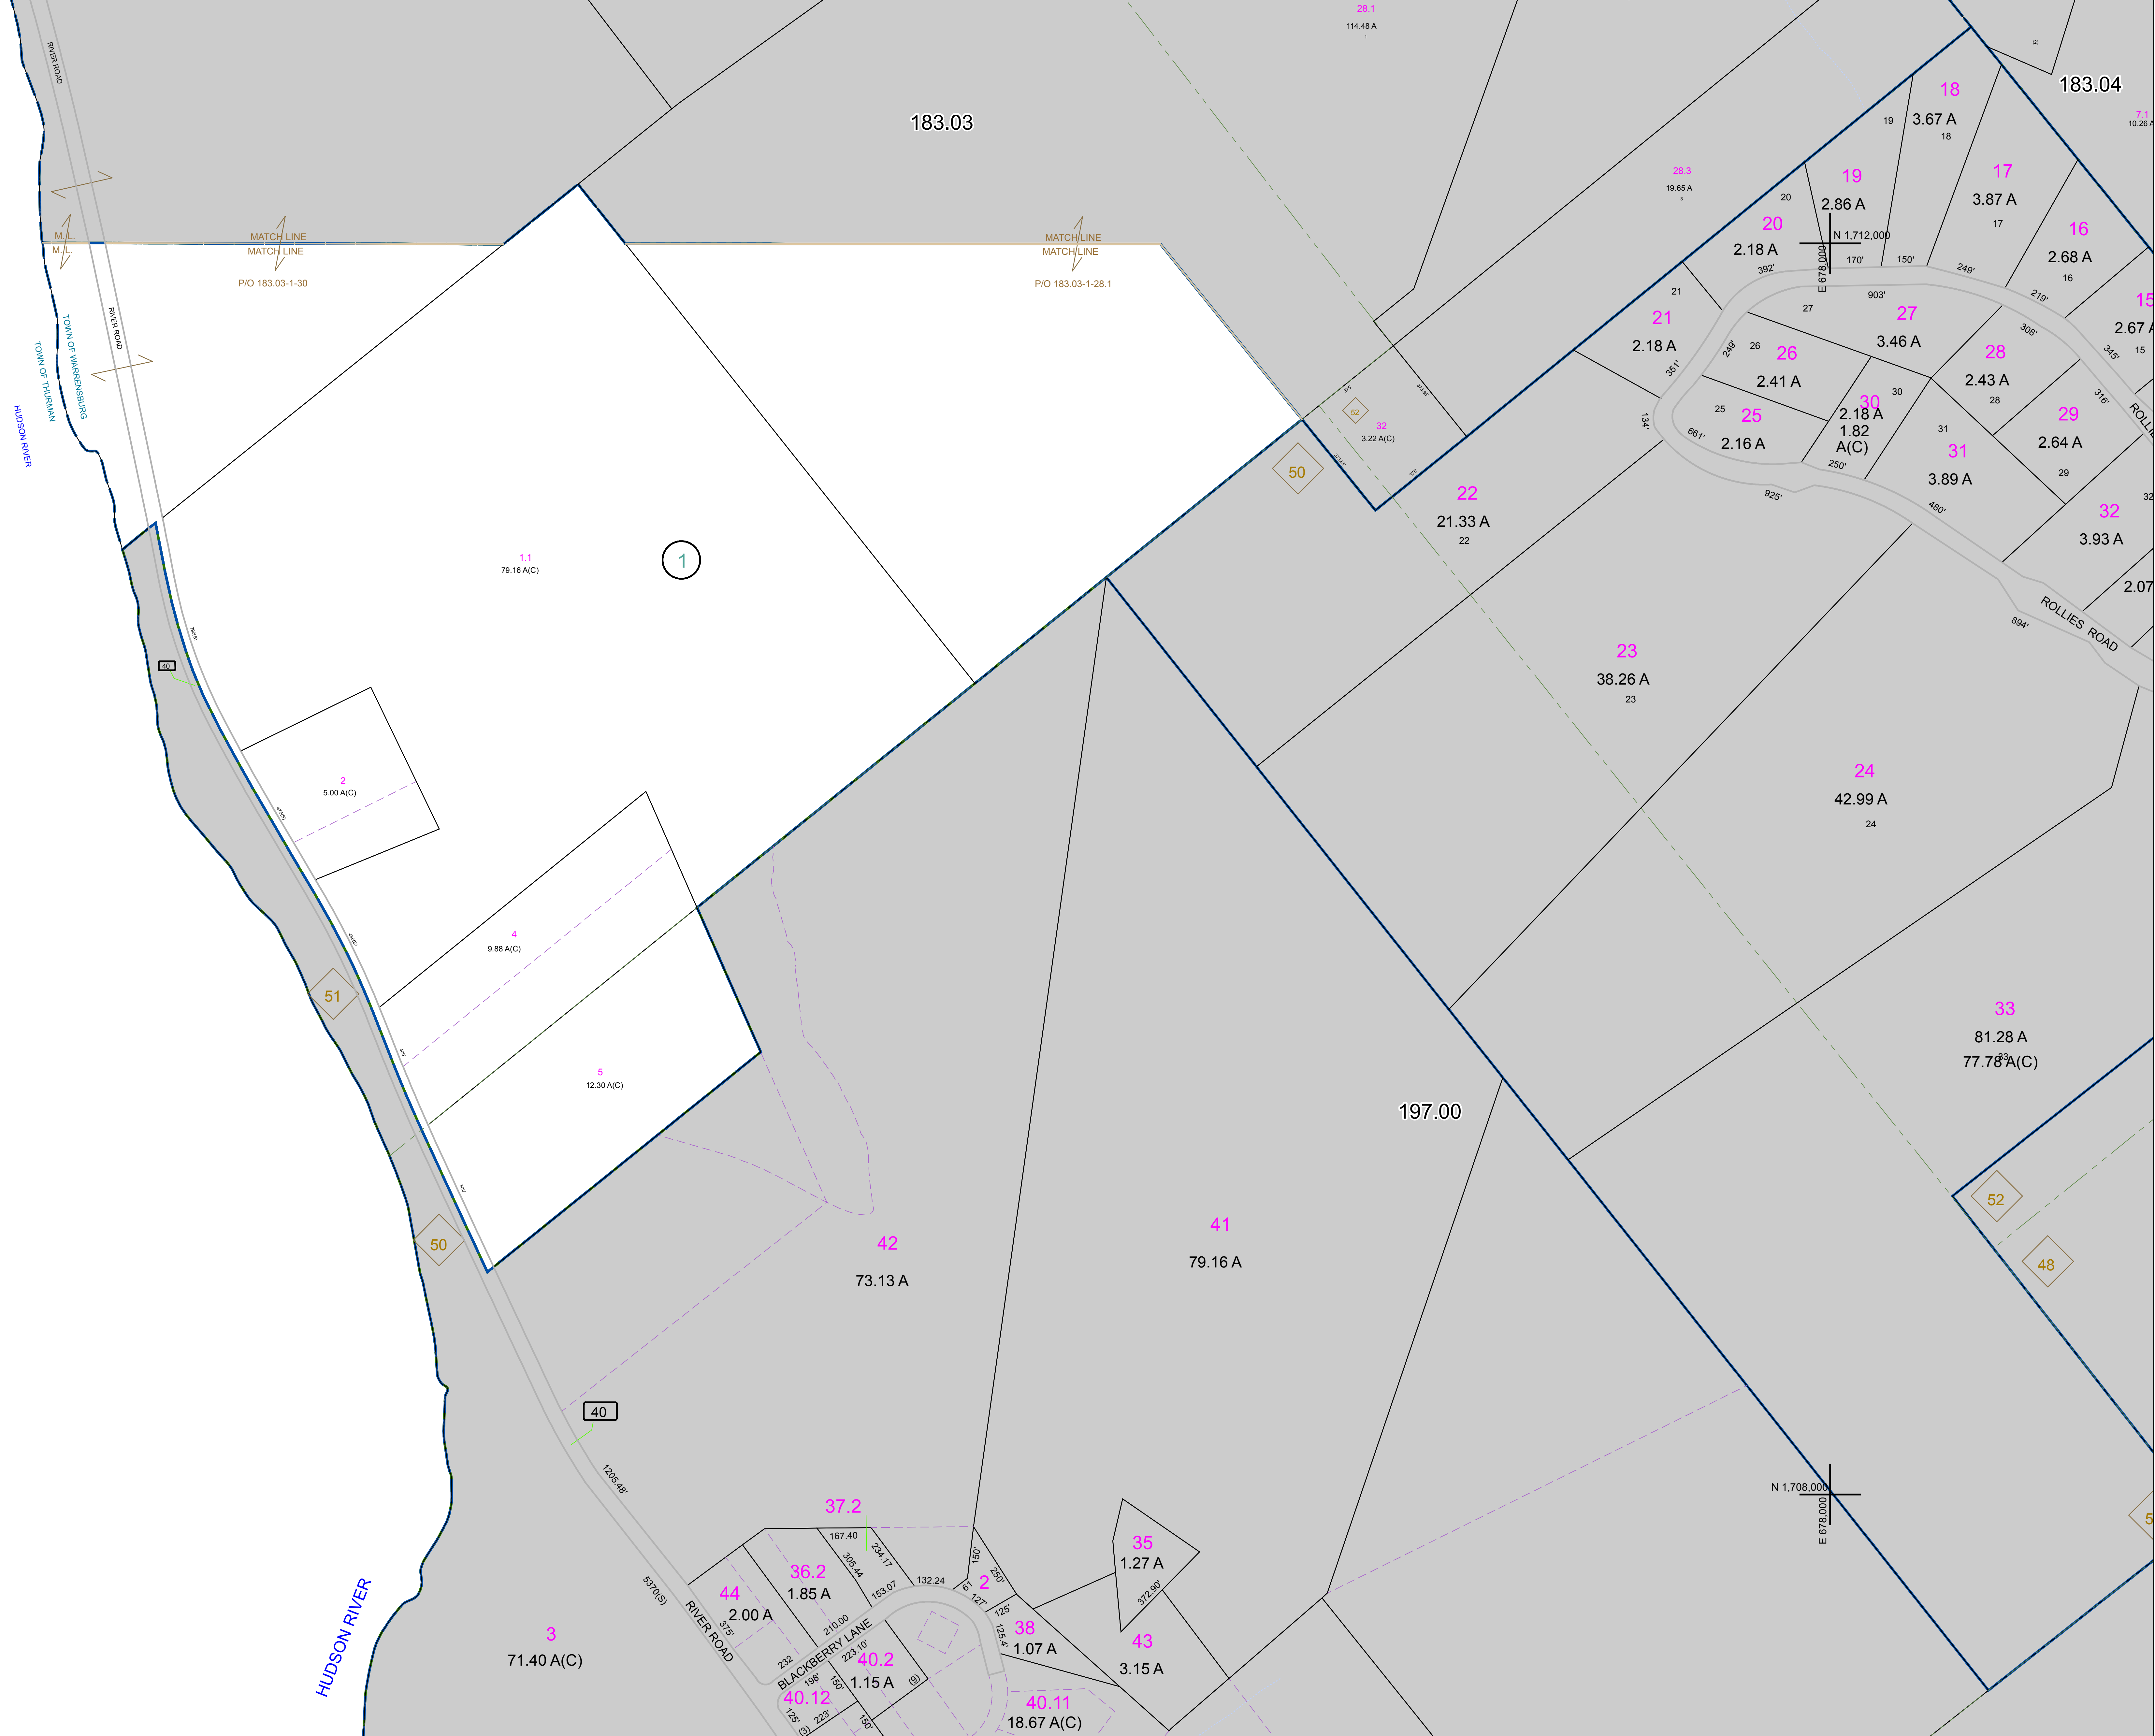

N 1,712,000
E 672,000

N 1,708,000
E 672,000

PREPARED BY:
WARREN COUNTY REAL PROPERTY SERVICES
LAKE GEORGE, NEW YORK

REVISION TABLE		
DATE	MADE BY	CHANGES OR ADDITIONS

SPECIAL DISTRICTS	

PROPERTY LINE	
ORIGINAL LOT LINE	---
RAILROAD	—+—+—+—
STREAM OR DITCH	~~~~~
ROAD OR RAILWAY BNDY	---
COUNTY LINE	---

TOWN LINE	
VILLAGE LINE	---
BLOCK LIMIT	---
GREAT LOT LINE	---
SCHOOL DISTRICT LINE	---

FIRE DISTRICT LINE	
DENOTES COMMON OWNER	---
TAX MAP BLOCK NUMBER	---
TAX MAP PARCEL NUMBER	---
FILED PLAN LOT NUMBER	---

TAX MAP
TOWN OF WARRENSBURG
WARREN COUNTY, NEW YORK
197.01

DATE PRINTED: Apr 11, 2011