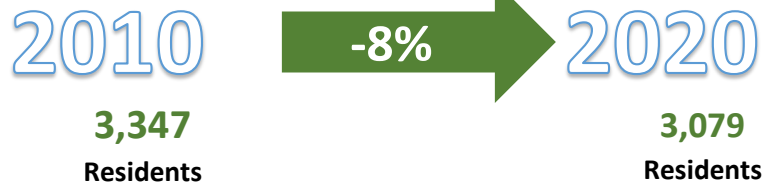

Lake Luzerne, Warren County

COMMUNITY PROFILE

POPULATION BY AGE

POPULATION CHANGE

POPULATION DENSITY

Median Age 2020: **51**

Median Age 2010: **43**

EDUCATION

Did Not Graduate: **12%**

High School Graduate: **88%**

Bachelor's Degree or higher: **29%**

Percentage of households

ANNUAL HOUSEHOLD INCOME

- Under \$10,000: 6.8%
- \$10,000 to \$14,999: 6.3%
- \$15,000 to \$24,999: 12.6%
- \$25,000 to \$34,999: 10.2%
- \$35,000 to \$49,999: 8.0%
- \$50,000 to \$74,999: 10.3%
- \$75,000 to \$99,999: 14.6%
- \$100,000 to \$149,999: 12.6%
- \$150,000 to \$199,999: 11.8%
- \$200,000+: 6.8%