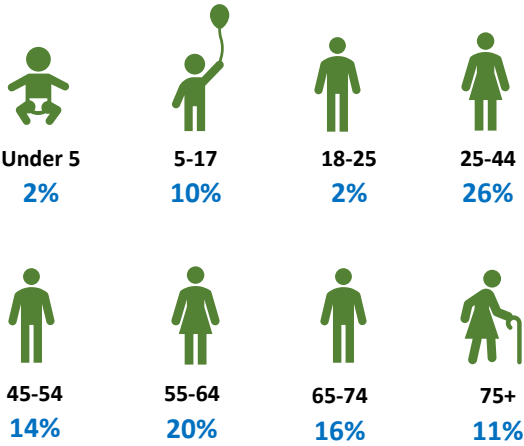

Lake Luzerne, Warren County

COMMUNITY PROFILE

POPULATION BY AGE

POPULATION CHANGE

POPULATION DENSITY

Median Age 2020: **51**

Median Age 2010: **43**

EDUCATION

Did Not Graduate: **12%**

High School Graduate: **88%**

Bachelor's Degree or higher: **29%**

Percentage of households

ANNUAL HOUSEHOLD INCOME

- Under \$10,000: 6.8%
- \$10,000 to \$14,999: 6.3%
- \$15,000 to \$24,999: 12.6%
- \$25,000 to \$34,999: 10.2%
- \$35,000 to \$49,999: 8.0%
- \$50,000 to \$74,999: 10.3%
- \$75,000 to \$99,999: 14.6%
- \$100,000 to \$149,999: 12.6%
- \$150,000 to \$199,999: 11.8%
- \$200,000+: 6.8%