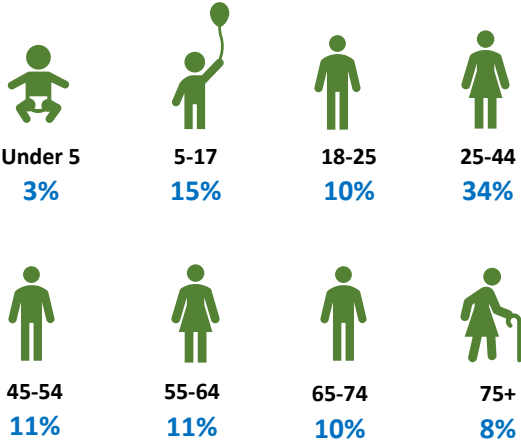

# North Elba, Essex County

### POPULATION BY AGE

### POPULATION CHANGE

### POPULATION DENSITY

Median Age 2020: **36**

Median Age 2010: **38**