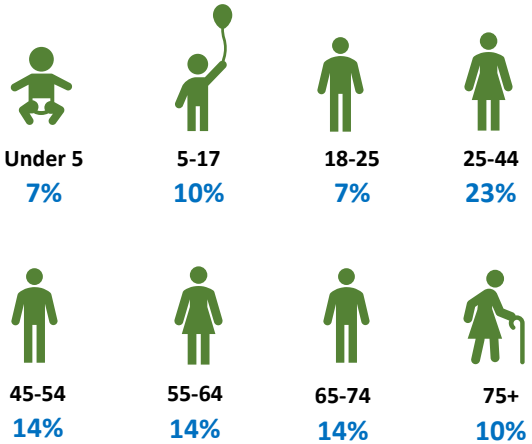

Ticonderoga, Essex County

COMMUNITY PROFILE

POPULATION BY AGE

POPULATION CHANGE

2010

1,312
Residents

1%

2020

1,320
Residents

POPULATION DENSITY

20 people per square mile

EDUCATION

Did Not Graduate: 9%

High School Graduate: 91%

Bachelor's Degree or higher: 25%

Median Age 2020: 49