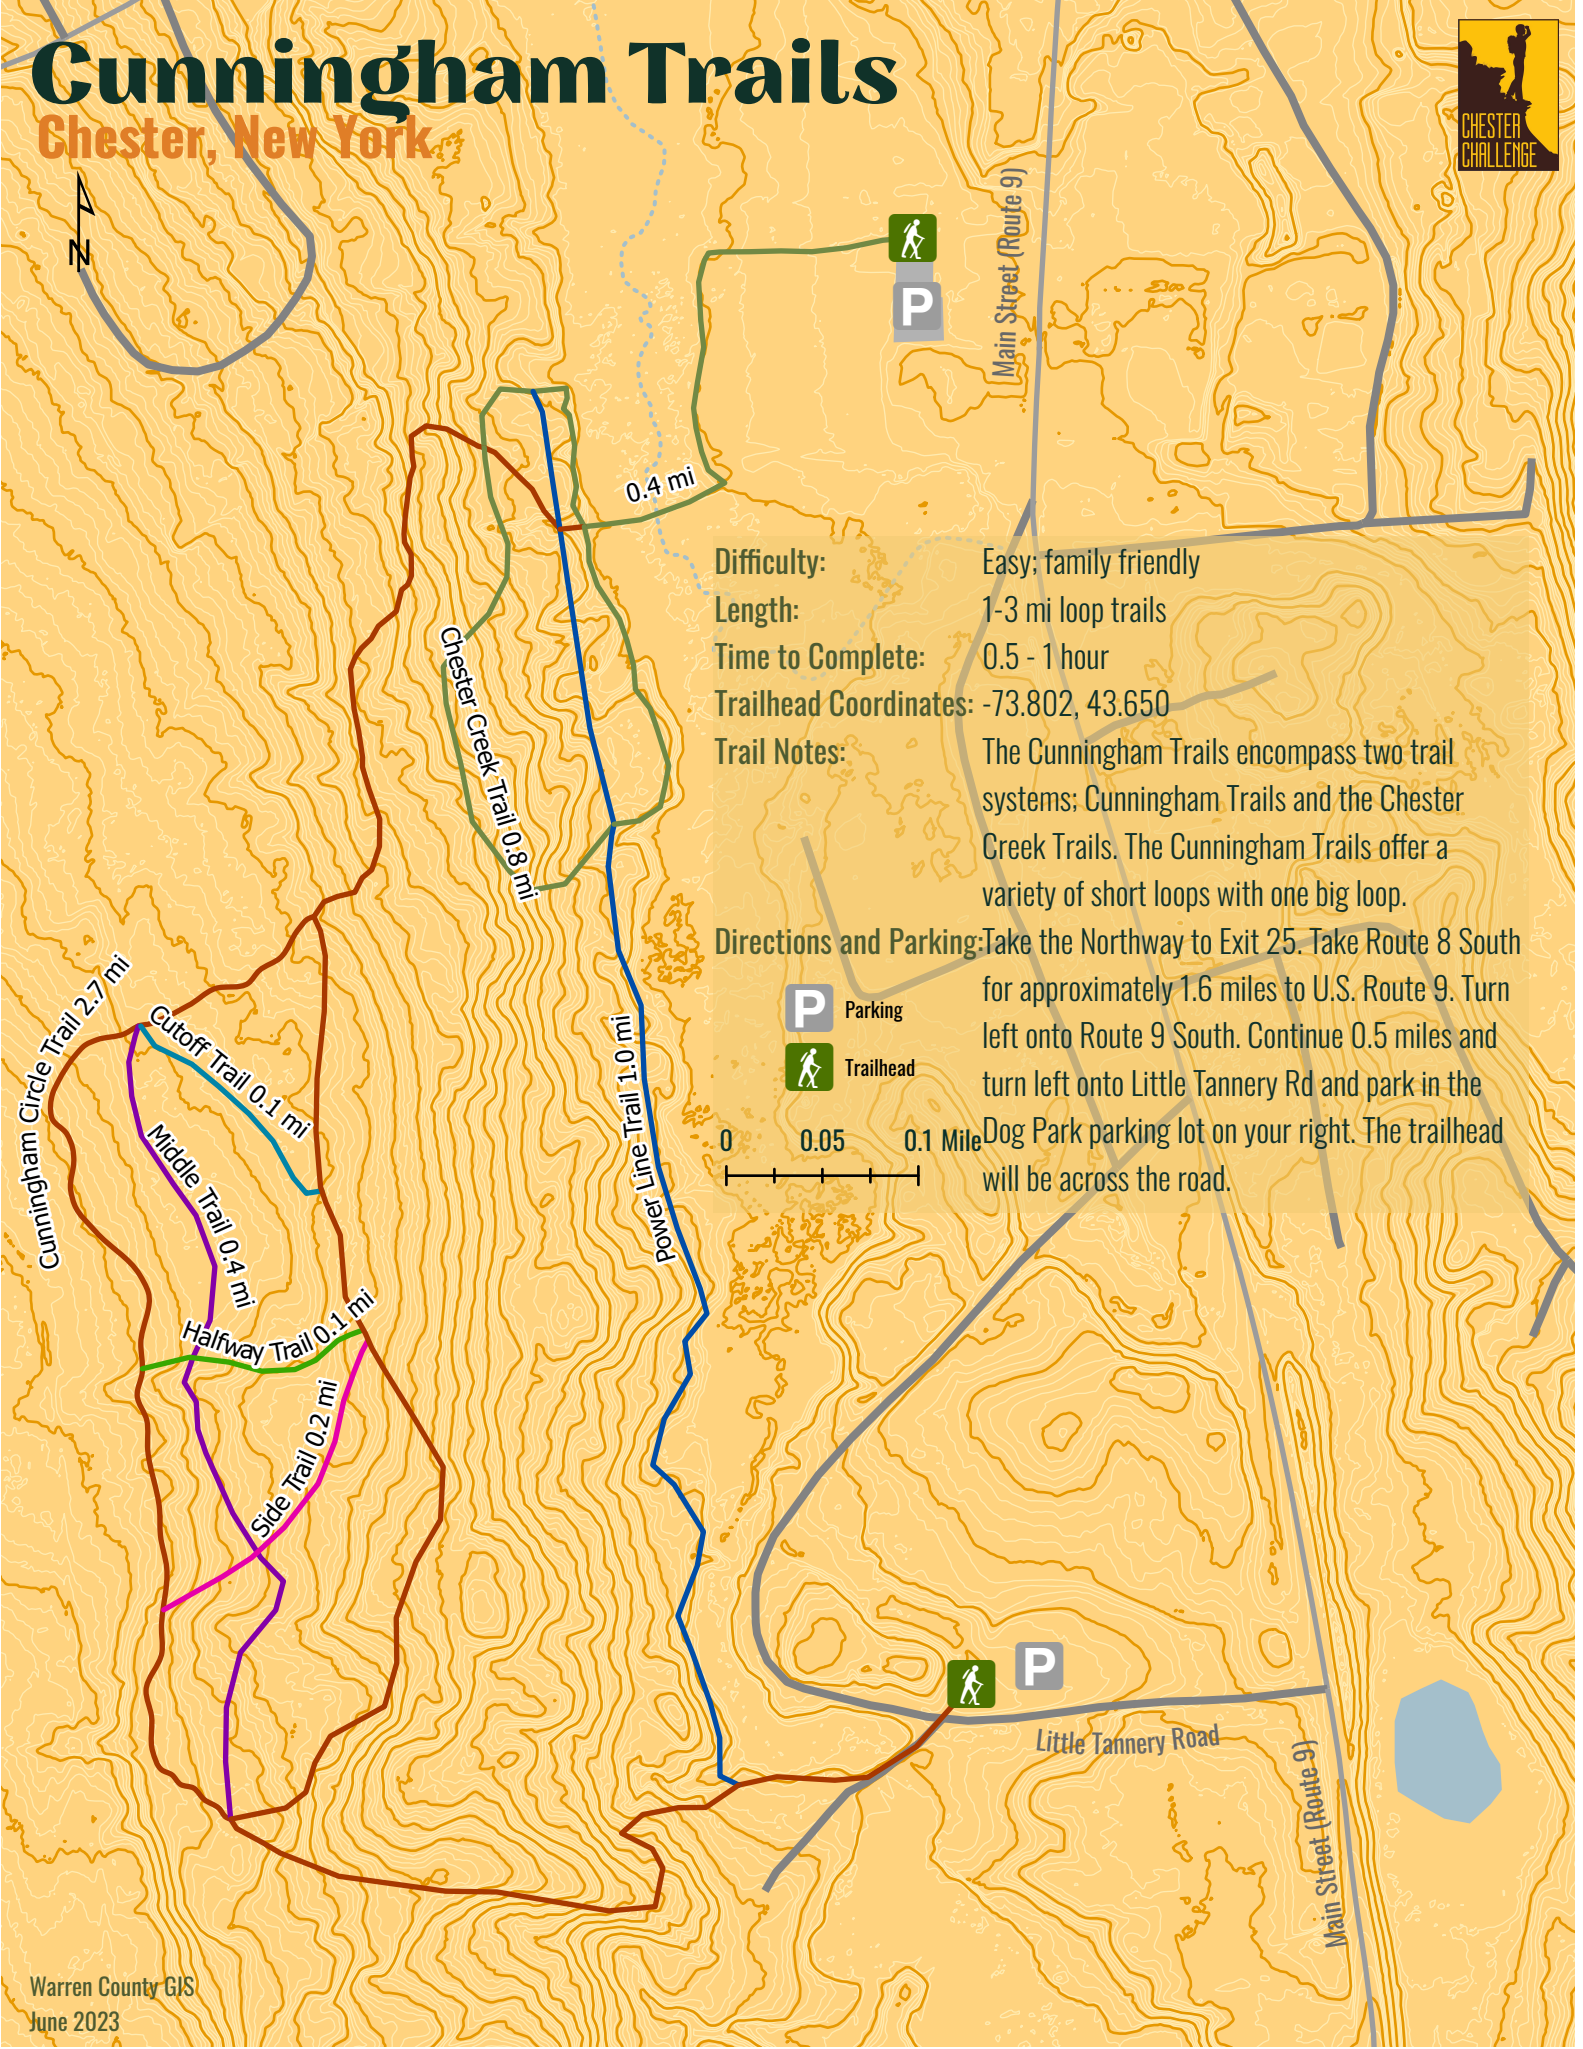

# Cunningham Trails

Chester, New York

Difficulty:

Easy: family friendly

Length:

1-3 mi loop trails

Time to Complete:

0.5 - 1 hour

Trailhead Coordinates: -73.802, 43.650

Trail Notes:

The Cunningham Trails encompass two trail systems; Cunningham Trails and the Chester Creek Trails. The Cunningham Trails offer a variety of short loops with one big loop.

Directions and Parking:

Take the Northway to Exit 25. Take Route 8 South for approximately 1.6 miles to U.S. Route 9. Turn left onto Route 9 South. Continue 0.5 miles and turn left onto Little Tannery Rd and park in the Dog Park parking lot on your right. The trailhead will be across the road.

Parking

Trailhead