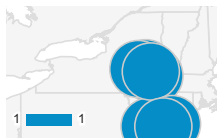

Location

ALL » COUNTRY: United States » REGION: New York

Sep 11, 2019 - Sep 17, 2019

Map Overlay

Summary

City	Acquisition			Behavior			Conversions		
	Users	New Users	Sessions	Bounce Rate	Pages / Session	Avg. Session Duration	Goal Conversion Rate	Goal Completions	Goal Value
	<b>9</b> % of Total: 42.86% (21)	<b>18</b> % of Total: 42.86% (42)	<b>18</b> % of Total: 42.86% (42)	<b>11.11%</b> Avg for View: 23.81% (-53.33%)	<b>3.89</b> Avg for View: 3.05 (27.60%)	<b>00:05:16</b> Avg for View: 00:03:07 (69.44%)	<b>0.00%</b> Avg for View: 0.00% (0.00%)	<b>0</b> % of Total: 0.00% (0)	<b>\$0.00</b> % of Total: 0.00% (\$0.00)
1. (not set)	<b>1</b> (11.11%)	<b>2</b> (11.11%)	<b>2</b> (11.11%)	0.00%	2.00	00:01:14	0.00%	<b>0</b> (0.00%)	<b>\$0.00</b> (0.00%)
2. Albany	<b>1</b> (11.11%)	<b>2</b> (11.11%)	<b>2</b> (11.11%)	0.00%	4.00	00:01:56	0.00%	<b>0</b> (0.00%)	<b>\$0.00</b> (0.00%)
3. Amsterdam	<b>1</b> (11.11%)	<b>2</b> (11.11%)	<b>2</b> (11.11%)	0.00%	5.00	00:11:04	0.00%	<b>0</b> (0.00%)	<b>\$0.00</b> (0.00%)
4. Canajoharie	<b>1</b> (11.11%)	<b>2</b> (11.11%)	<b>2</b> (11.11%)	0.00%	4.00	00:07:01	0.00%	<b>0</b> (0.00%)	<b>\$0.00</b> (0.00%)
5. Merrick	<b>1</b> (11.11%)	<b>2</b> (11.11%)	<b>2</b> (11.11%)	0.00%	7.00	00:18:21	0.00%	<b>0</b> (0.00%)	<b>\$0.00</b> (0.00%)
6. New York	<b>1</b> (11.11%)	<b>2</b> (11.11%)	<b>2</b> (11.11%)	0.00%	5.00	00:04:20	0.00%	<b>0</b> (0.00%)	<b>\$0.00</b> (0.00%)
7. Schenectady	<b>1</b> (11.11%)	<b>2</b> (11.11%)	<b>2</b> (11.11%)	100.00%	1.00	00:00:00	0.00%	<b>0</b> (0.00%)	<b>\$0.00</b> (0.00%)
8. Shirley	<b>1</b> (11.11%)	<b>2</b> (11.11%)	<b>2</b> (11.11%)	0.00%	3.00	00:00:41	0.00%	<b>0</b> (0.00%)	<b>\$0.00</b> (0.00%)
9. West Islip	<b>1</b> (11.11%)	<b>2</b> (11.11%)	<b>2</b> (11.11%)	0.00%	4.00	00:02:51	0.00%	<b>0</b> (0.00%)	<b>\$0.00</b> (0.00%)