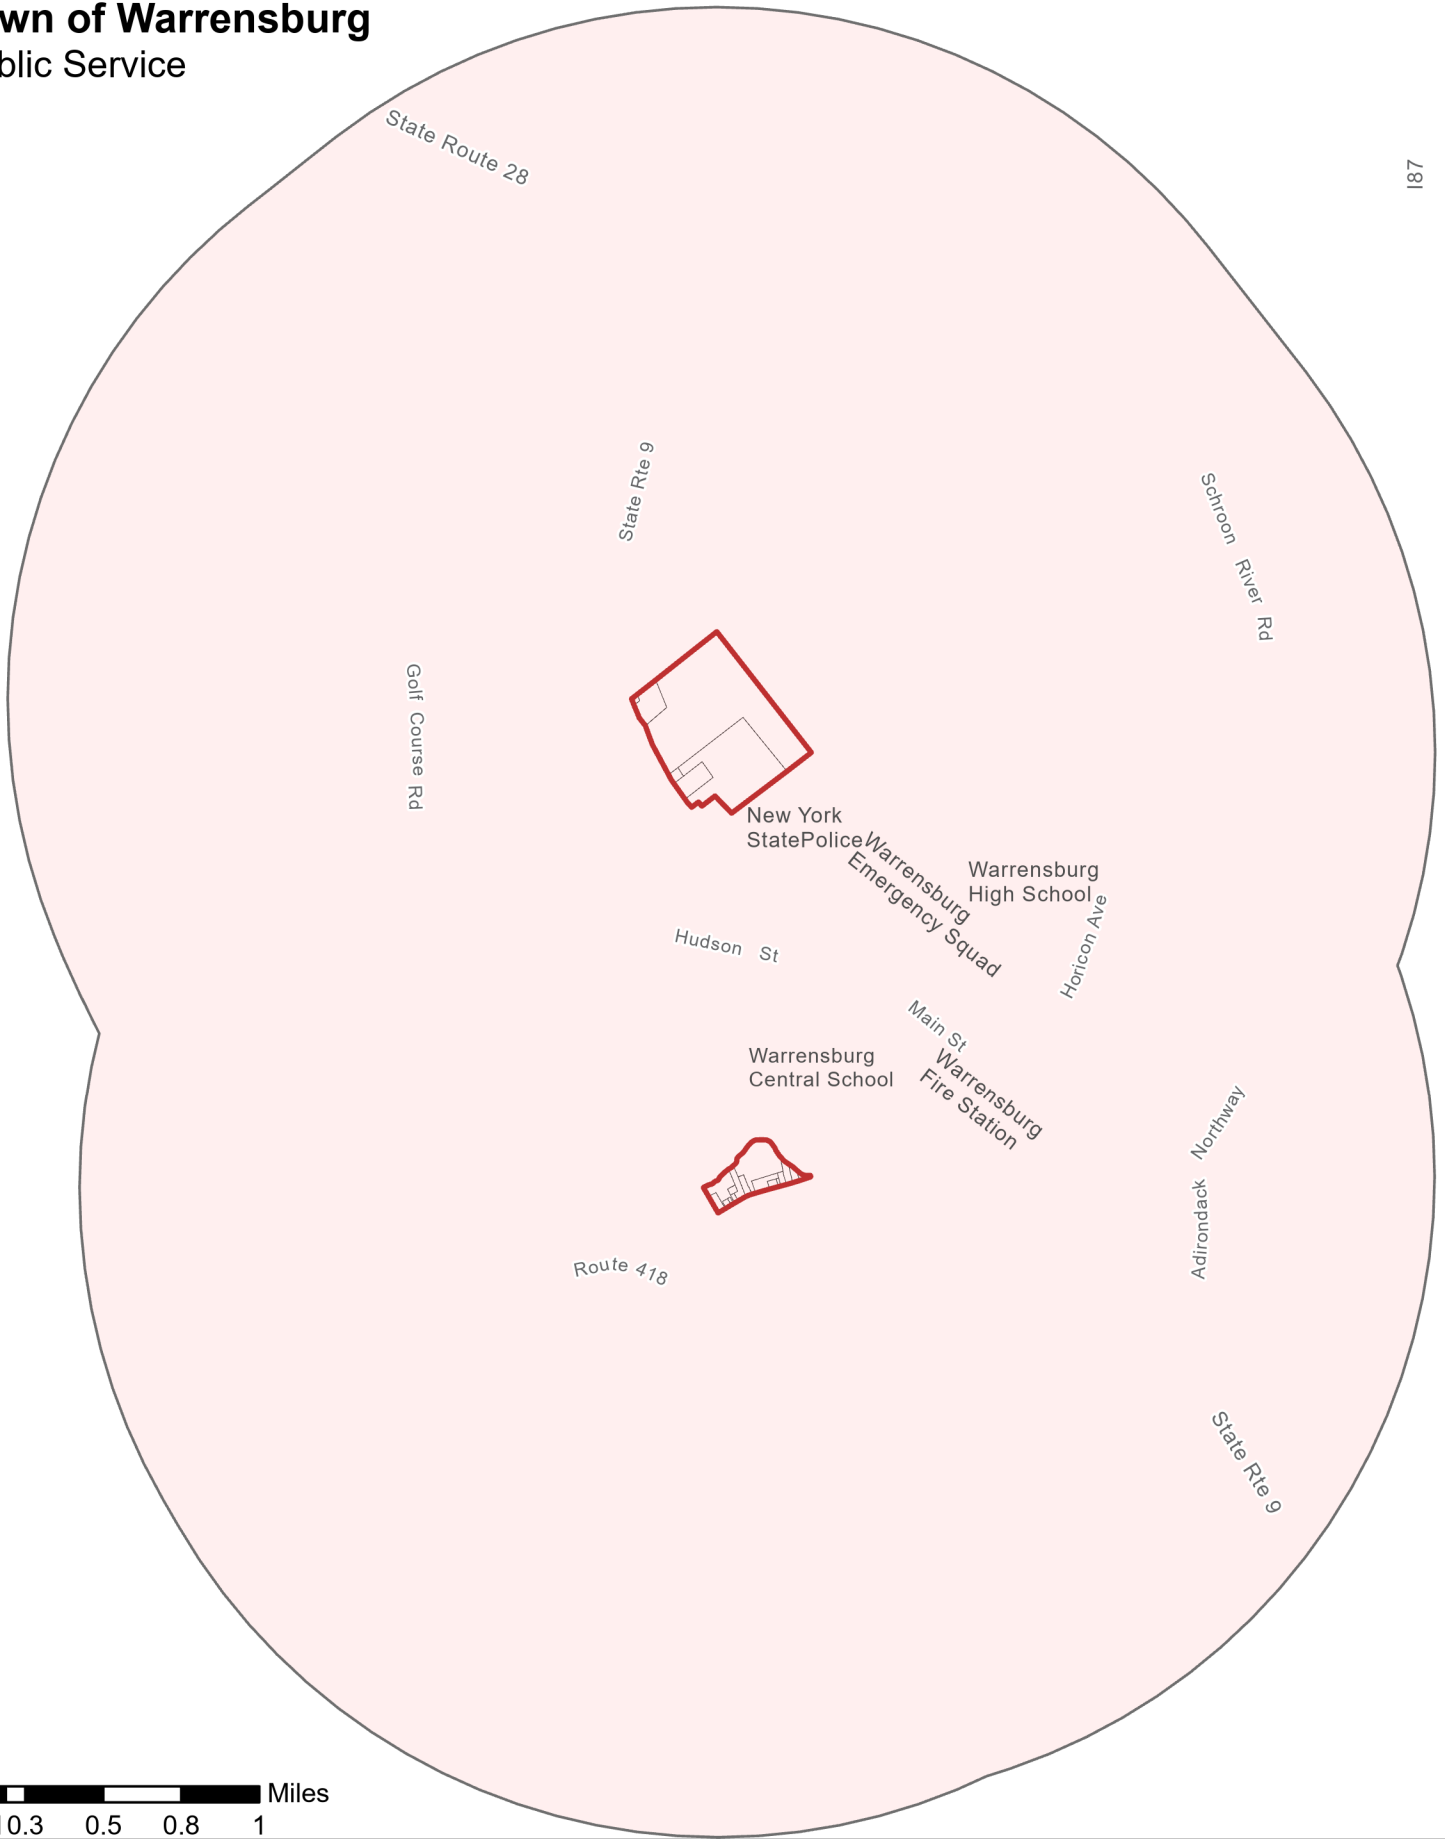

Proposed Hamlet Expansion

Town of Warrensburg
Public Service

187

Schools	Two mile radius of hamlet expansion	Proposed Hamlet Expansion	Federal	County
Police Stations	Proposed Expansion Parcels	State	Town	Private
Fire Stations				