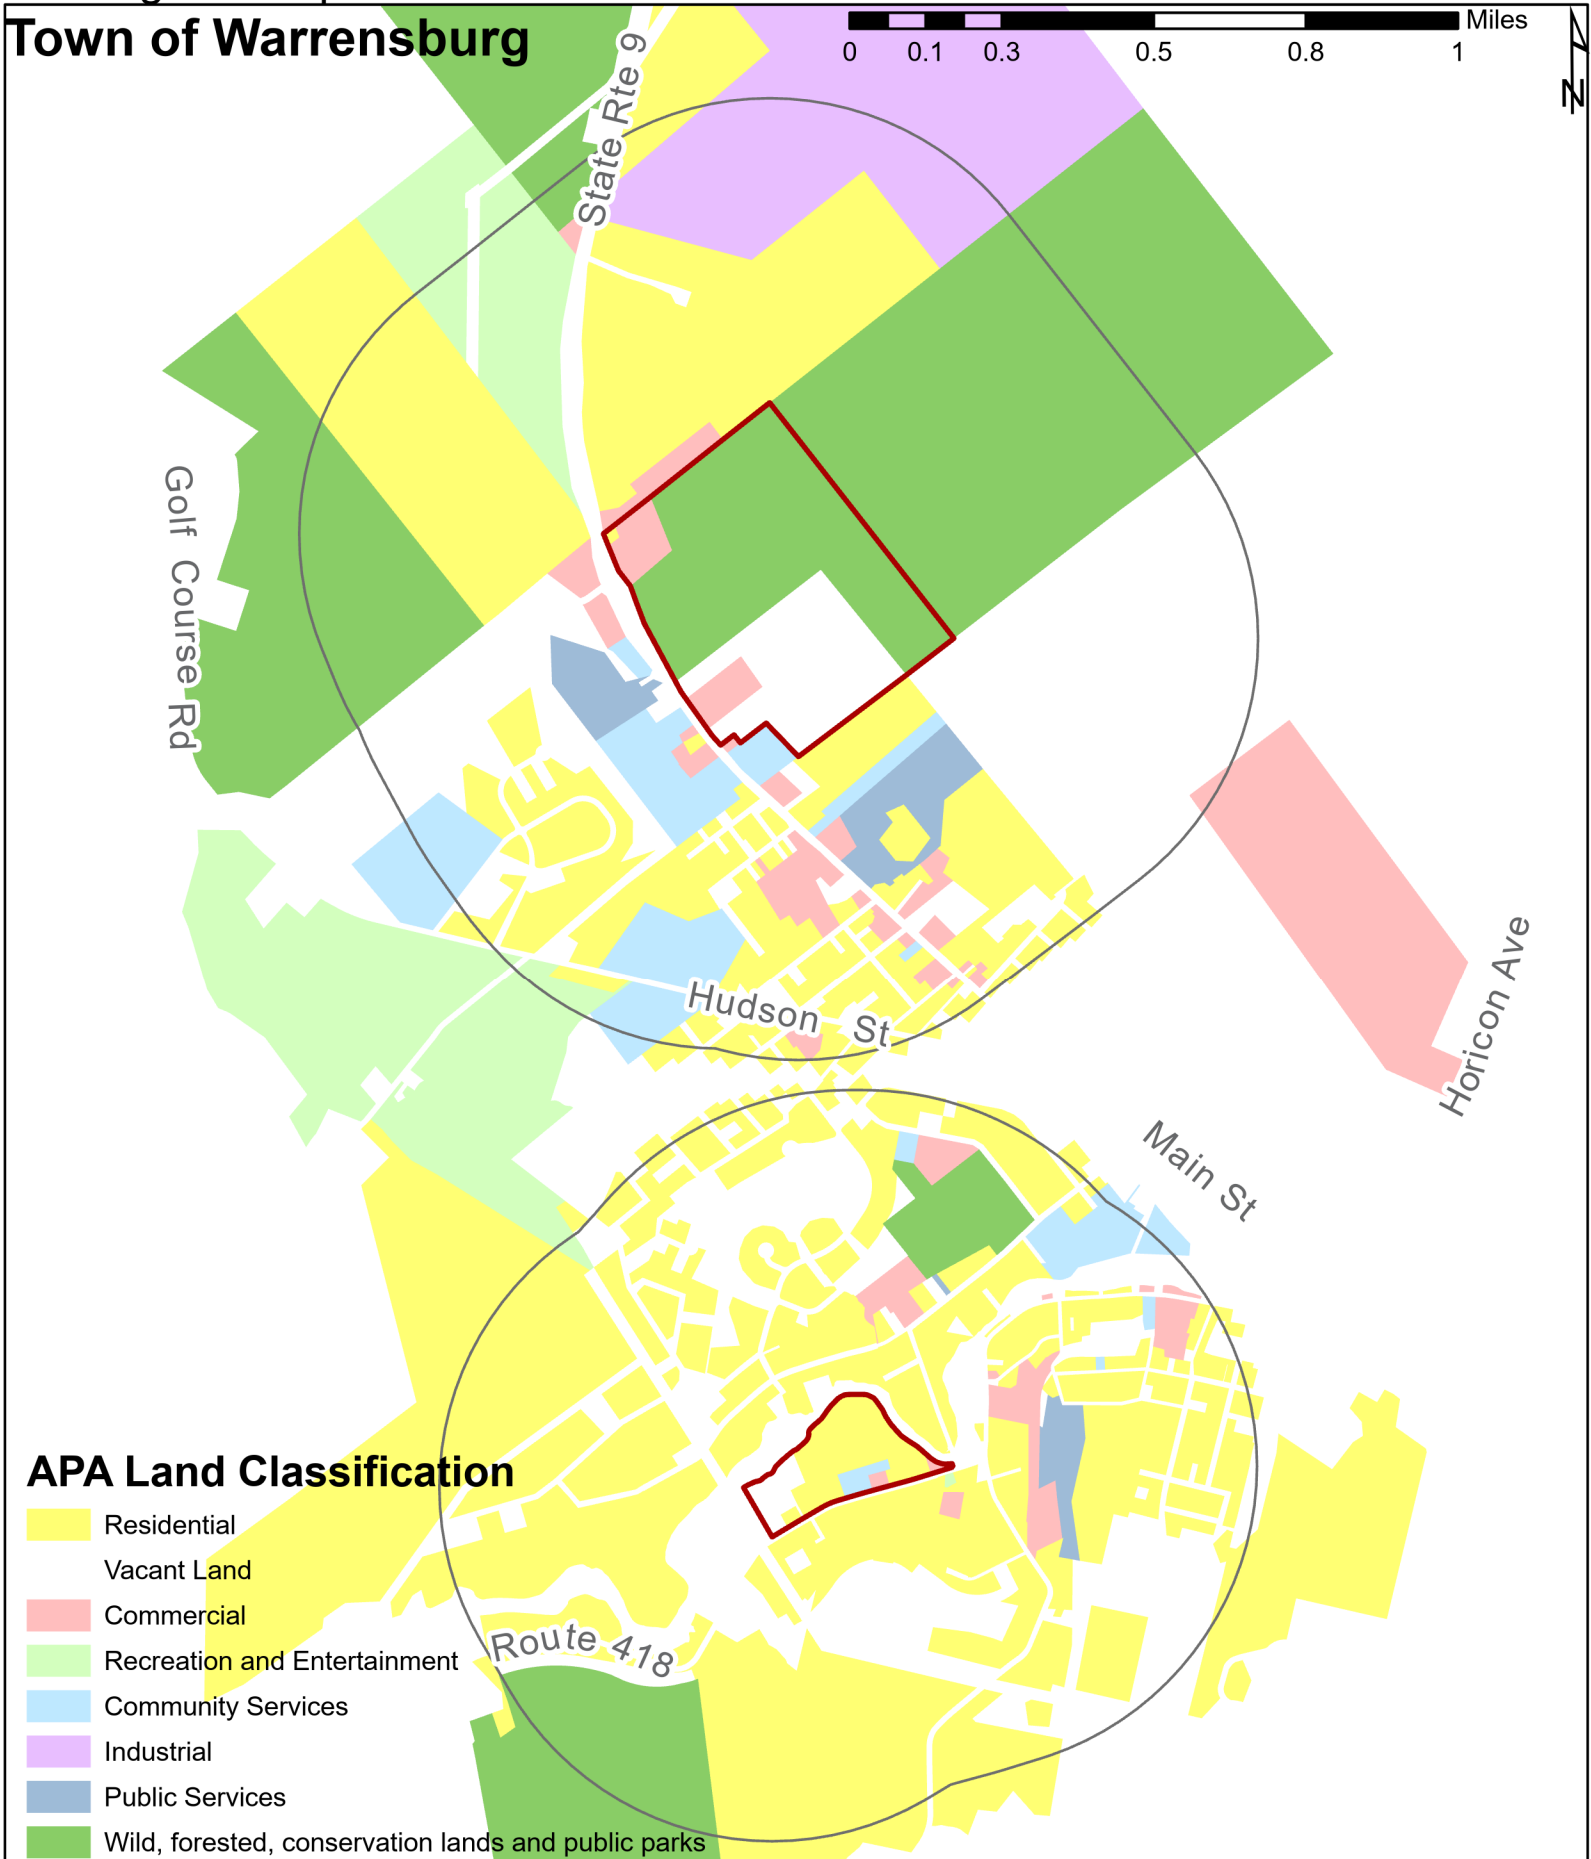

Proposed Hamlet Expansion

Existing Development

Town of Warrensburg

-  Proposed Hamlet Expansion
-  Half mile radius of hamlet expansion

APA Land Classification

-  Residential
-  Vacant Land
-  Commercial
-  Recreation and Entertainment
-  Community Services
-  Industrial
-  Public Services
-  Wild, forested, conservation lands and public parks