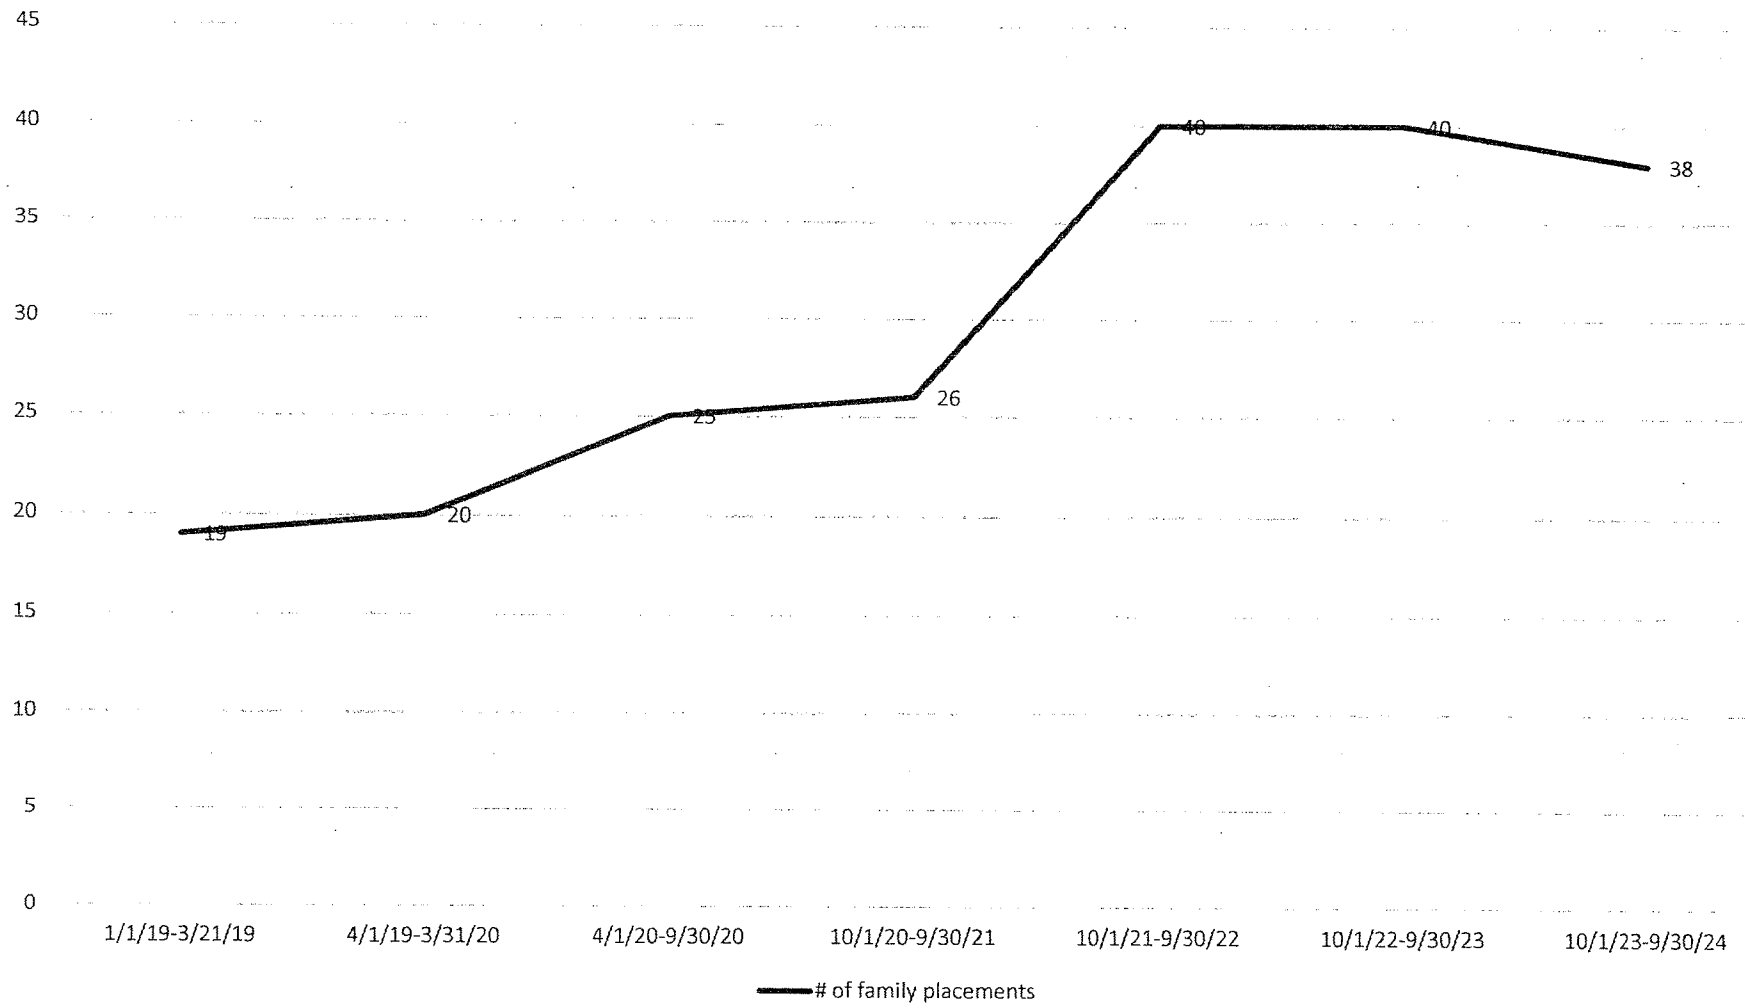

Family THA

As of 11/18/24: 16 families in temp housing (32 children)